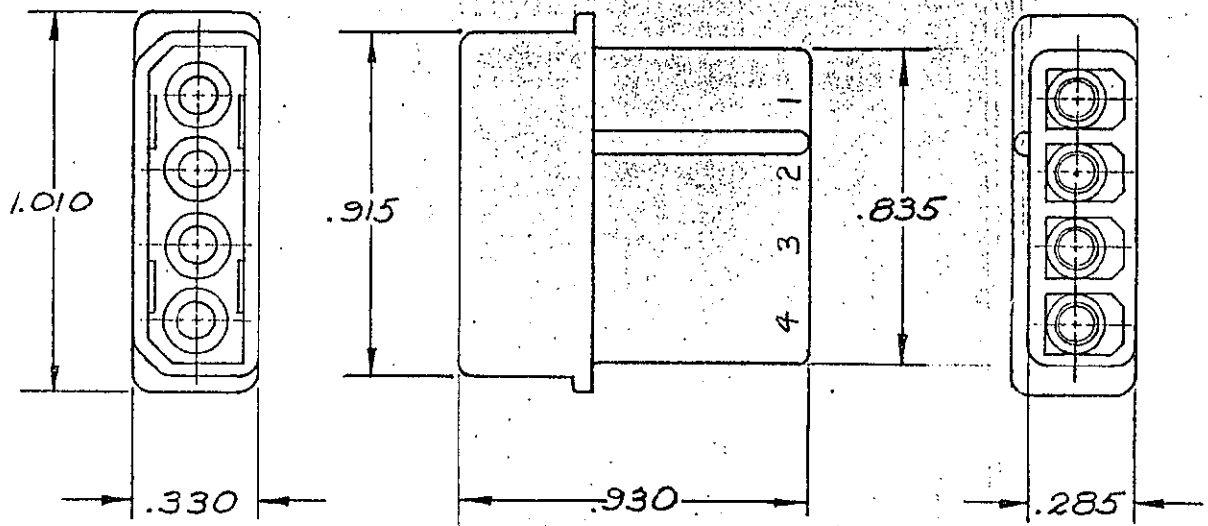

NUMBER  
480426

1. THIS CAP TO BE USED WITH PLUGS 480424 & 480425.
2. TO BE USED WITH MATE-N-LOK PINS.

HOUSING	COLOR	REMARKS
1-480426-0	NATURAL	
1-480426-9	BLACK	
3-480426-0	NATURAL	HI-TEMP

DIMENSIONS IN INCHES. DO NOT SCALE PRINT.

CUSTOMER COPY  
REFERENCE ONLY

MATERIAL AND FINISH <b>NYLON</b>		<b>TE</b> TE Connectivity	
CLASS .086 PIN HOUSING		TYPE #	
WIRE RANGE #	INSULATION #	LOC CM	NO A 480426
TOLERANCE EXCEPT AS NOTED ± .015	SCALE 2:1	REV H1	NAME 4-CIRCUIT MATE-N-LOK CAP